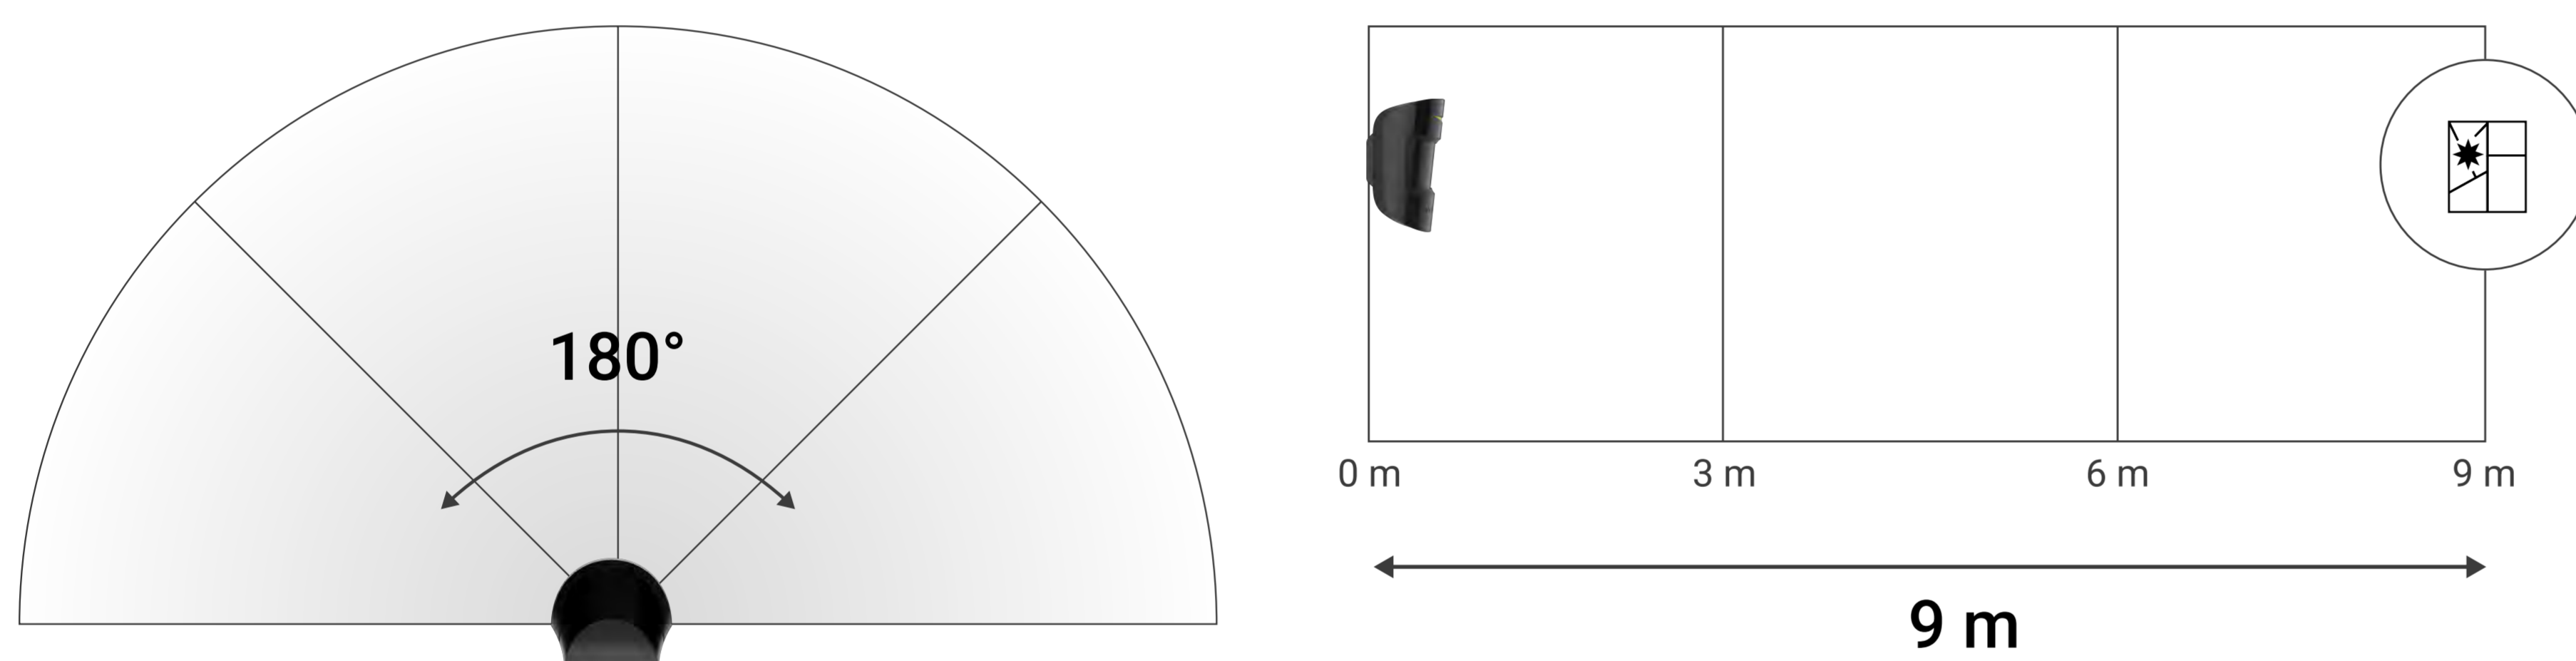

Baseline product line

CombiProtect Jeweller

Wireless motion and glass break detector

Motion detection

- SmartDetect algorithm to prevent false alarms
- Temperature compensation
- Pet immunity

Glass break detection