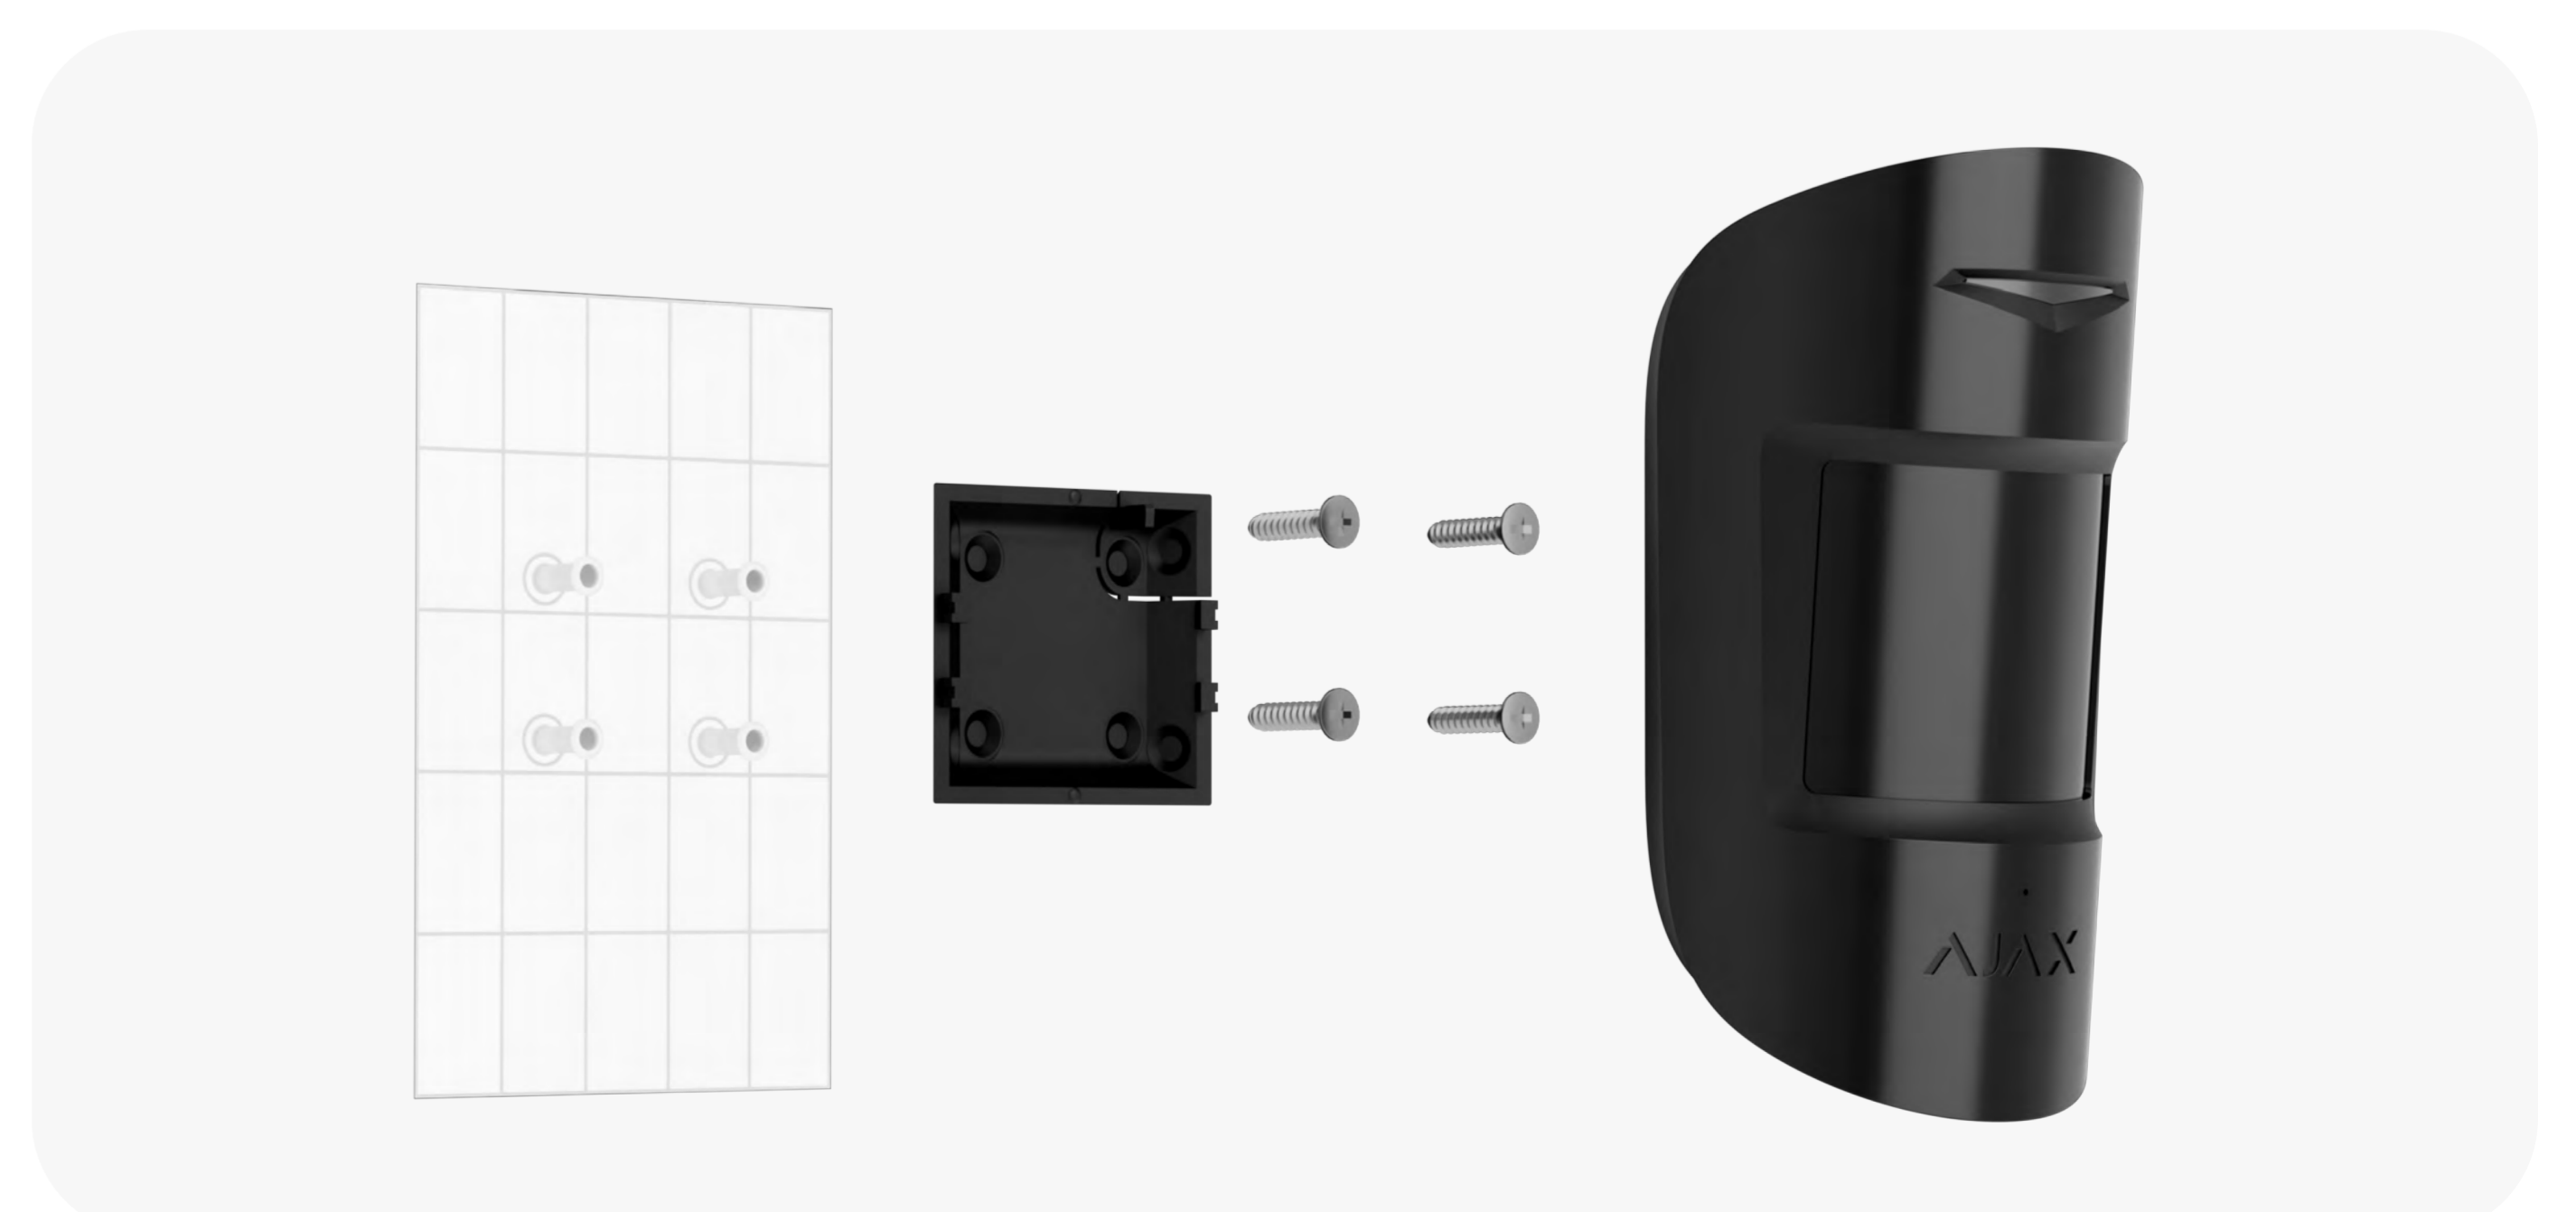

- DualTone two-factor glass break verification algorithm: by low and high frequencies
- Filter for false alarms caused by dog barking or truck-passing sounds

Jeweller

communication technology

- Up to 1,200 m of radio communication in an open space
- Encryption and device authentication to prevent spoofing
- Regular polling to display current device statuses

<p>Compliance</p> <p>EN 50131-2-2 (Grade 2) PD 6662:2017 UL369</p> <p>Compatibility</p> <p>Hubs Hub (2G) Jeweller Hub (4G) Jeweller Hub Plus Jeweller Hub 2 (2G) Jeweller Hub 2 (4G) Jeweller Hub 2 Plus Jeweller Hub Hybrid (2G) Hub Hybrid (4G)</p> <p>Range extenders ReX, ReX 2</p>	<p>Communication with control panel</p> <p>Jeweller communication technology</p> <p>Frequency bands 866.0–866.5 MHz 868.0–868.6 MHz 868.7–869.2 MHz 905.0–926.5 MHz 915.85–926.5 MHz 921.0–922.0 MHz Depends on the region of sales.</p> <p>Jeweller communication range up to 1,200 m In an open space.</p>	<p>Motion detection</p> <p>Sensitive element 1 × PIR sensor</p> <p>Detection distance up to 12 m</p> <p>Motion detection angle horizontal – 88.5°</p> <p>Pet immunity weight: up to 20 kg height: up to 50 cm</p>	<p>Glass break detection</p> <p>Sensitive element 1 × electret microphone</p> <p>Detection distance up to 9 m</p> <p>Horizontal glass break detection angle 180°</p>
<p>Power supply</p> <p>Battery 1 × CR123A Pre-installed.</p> <p>Battery life up to 5 years</p>	<p>Installation</p> <p>Operating temperature range from –10°C to +40°C</p> <p>Operating humidity up to 75%</p> <p>Protection class IP50</p>	<p>Enclosure</p> <p>Colour white, black</p> <p>Dimensions 110 × 65 × 50 mm</p> <p>Weight 92 g</p>	<p>Complete set</p> <p>CombiProtect Jeweller 1 CR123A battery (pre-installed) SmartBracket mounting panel Installation kit Quick start guide</p>