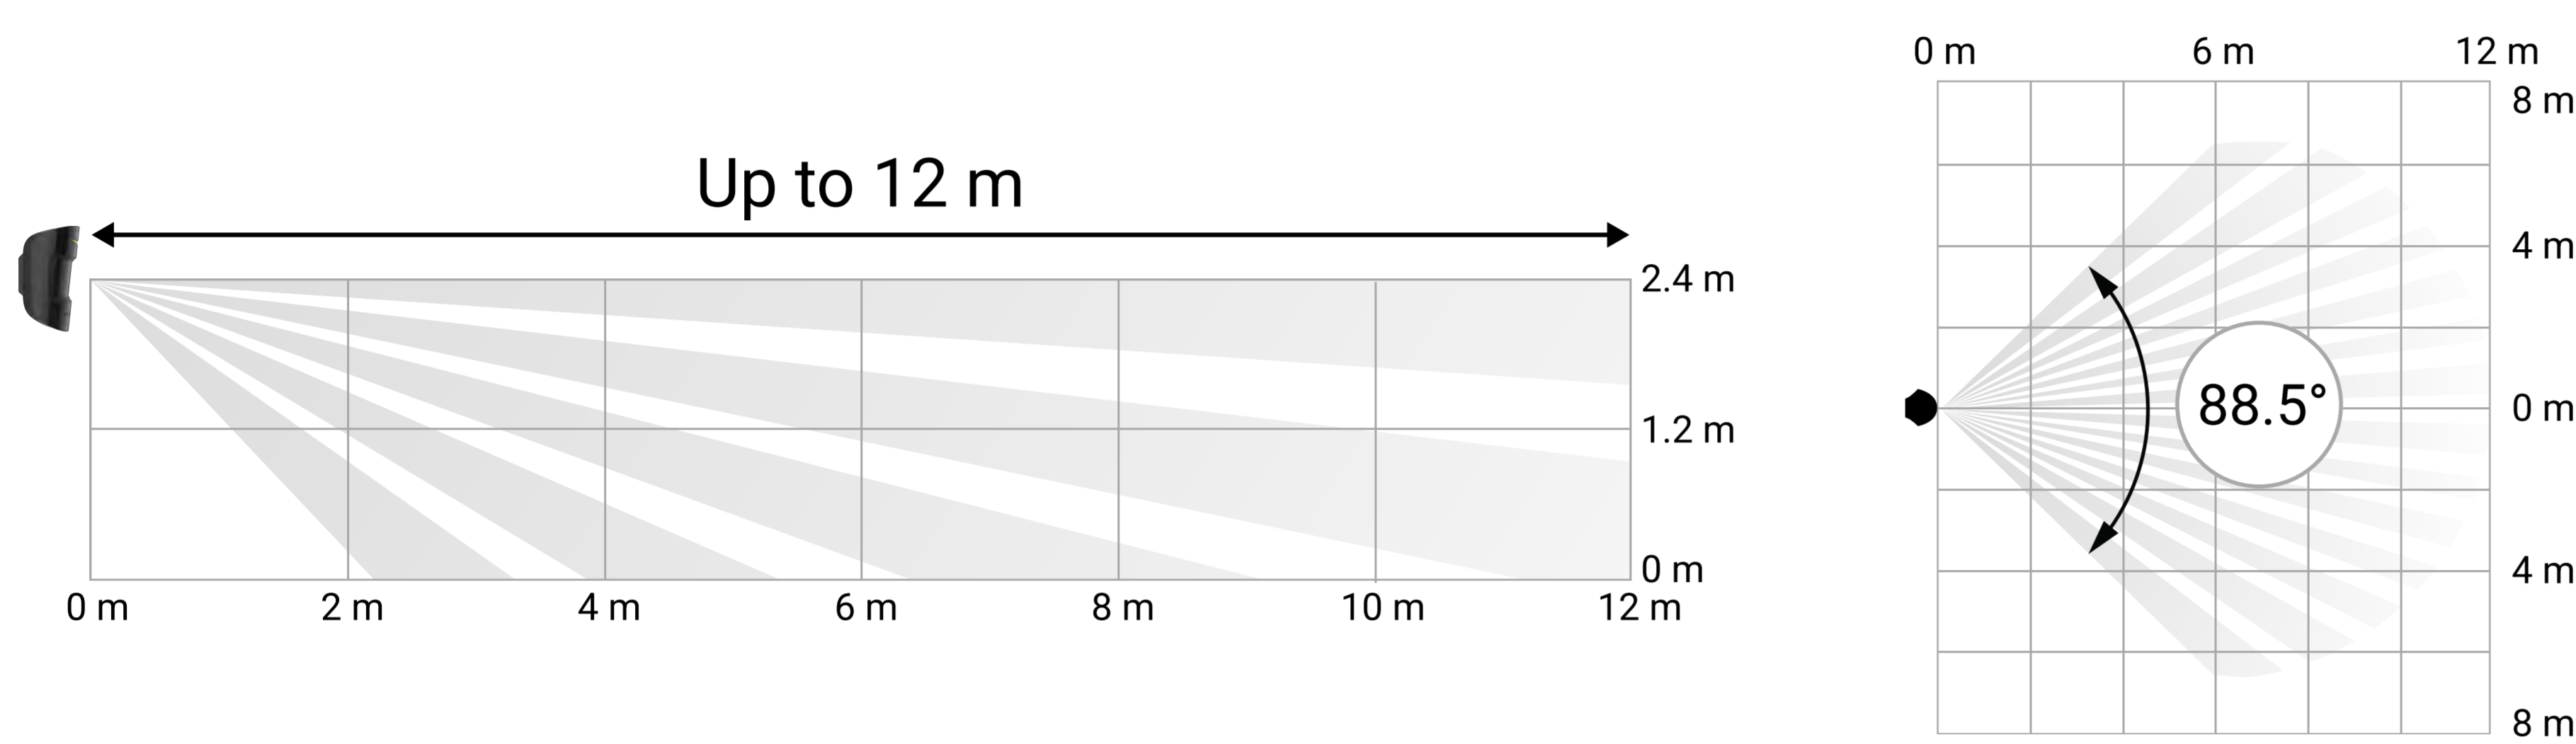

Motion detection